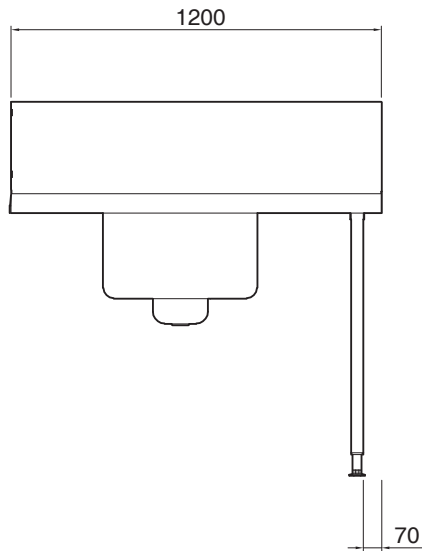

Short Form Specification

Item No. _____

For hood type dishwashers. Constructed in 304 AISI stainless steel with backsplash mm250h. N. 2 square 40x40mm tubular legs on height-adjustable feet. Bowl size mm500x400x250h with drain hole and strainer. Basket direction: from right to left.

Main Features

- Supplied knocked-down and easy to assemble.
- To be secured to the dishwasher and fitted to the receiving and sorting tables at the other end.
- Plain undershelves and pre-rinse units available as optional accessories.
- Designed for 500x500 mm dishwashing racks.

Construction

- Stainless steel feet 50 mm adjustable in height to ensure that tables drain back into the dishwasher.
- 700x500x300mm bowl available upon request.
- Included splashback to prevent water spatter.
- Deep anti-drip profiles completely folded with lower edge for safe and easy cleaning.
- All surfaces smooth with polished finish.
- 40x40 mm square tubular legs in AISI 304 stainless steel.
- Constructed entirely in 304 AISI stainless steel.

APPROVAL: _____

Front

Side

Top

Key Information:

External dimensions, Width:	
865328 (PTSBHT12R)	1200 mm
External dimensions, Depth:	745 mm
External dimensions, Height:	1170 mm
Net weight:	10 kg
Splashback Dimensions, Height:	300 mm
Basin dimensions:	500x400x300h