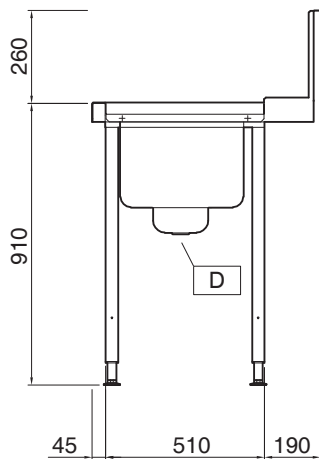

Short Form Specification

Item No. _____

For hood type dishwashers. Constructed in 304 AISI stainless steel with backsplash mm250h. N. 2 square 40x40mm tubular legs on height-adjustable feet. Bowl size mm500x400x250h with drain hole and strainer. Basket direction: from right to left.

Construction

- Stainless steel feet 50 mm adjustable in height to ensure that tables drain back into the dishwasher.
- 700x500x300mm bowl available upon request.
- Included splashback to prevent water spatter.
- Deep anti-drip profiles completely folded with lower edge for safe and easy cleaning.
- All surfaces smooth with polished finish.
- 40x40 mm square tubular legs in AISI 304 stainless steel.
- Constructed entirely in 304 AISI stainless steel.

Optional Accessories

- DOUBLE HOLE DECK MOUNTED ELBOW OPERATED MIXING TEMP. FAUCET WITH PRE-RINSE UNIT PNC 855379
- DECK MOUNTED MIXING TEMPERATURE PRE-RINSE UNIT PNC 855380
- Wall mounted mixing temperature pre-rinse unit PNC 855381
- Single hole deck mounted mixing temperature pre-rinse unit PNC 855385
- Single hole deck mounted elbow operated mixing temperature faucet with pre-rinse unit PNC 855386
- Single hole deck mounted riser add-on mixing temperature faucet with pre-rinse unit PNC 855389
- Strainer basket for pre-wash table PNC 864068
- Undershef for dishwasher table, 1200 mm PNC 865352
- Floor fastening kit for 2 square legs PNC 865386
- Single plastic drain syphon 2" for sinks PNC 895313

APPROVAL: _____

Front

Side

Top

Key Information:

External dimensions, Width:	
865328 (PTSBHT12R)	1200 mm
External dimensions, Depth:	745 mm
External dimensions, Height:	1170 mm
Net weight:	10 kg
Splashback Dimensions, Height:	300 mm
Basin dimensions:	500x400x300h