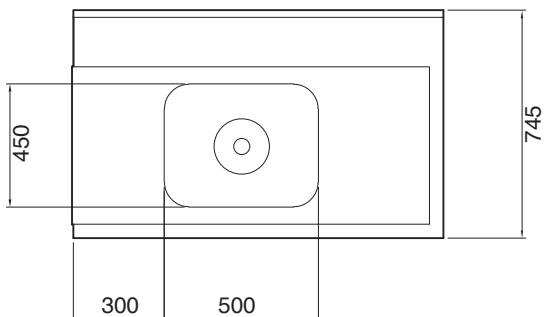

Short Form Specification

Item No. _____

For hood type dishwashers. Constructed in 304 AISI stainless steel with backsplash mm250h. N. 2 square 40x40mm tubular legs on height-adjustable feet. Bowl size mm500x400x250h with drain hole and strainer. Basket direction: from right to left.

Main Features

- Supplied knocked-down and easy to assemble.
- To be secured to the dishwasher and fitted to the receiving and sorting tables at the other end.
- Plain undershelves and pre-rinse units available as optional accessories.
- Designed for 500x500 mm dishwashing racks.

Construction

- Stainless steel feet 50 mm adjustable in height to ensure that tables drain back into the dishwasher.
- 700x500x300mm bowl available upon request.
- Included splashback to prevent water spatter.
- Deep anti-drip profiles completely folded with lower edge for safe and easy cleaning.
- All surfaces smooth with polished finish.
- 40x40 mm square tubular legs in AISI 304 stainless steel.
- Constructed entirely in 304 AISI stainless steel.

APPROVAL: _____

Front

Side

Top

Key Information:

External dimensions, Width:	
865328 (PTSBHT12R)	1200 mm
External dimensions, Depth:	745 mm
External dimensions, Height:	1170 mm
Net weight:	10 kg
Splashback Dimensions, Height:	300 mm
Basin dimensions:	500x400x300h